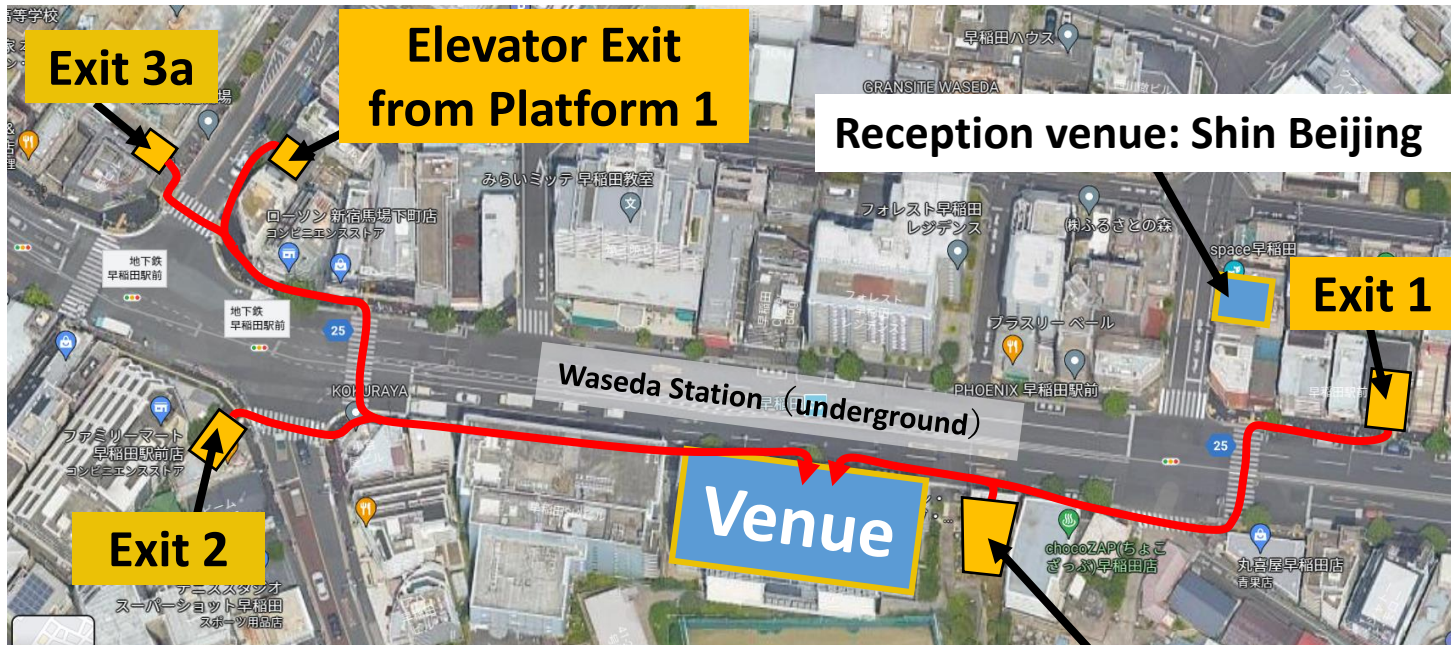

● Waseda Station, Tozai line (T04)

Get on here (if coming from Tokyo Station of JR)

Get on here (if coming from Haneda Airport Terminal 1 or 2, by Keikyu Line)

Get off here

Figure modified from the following website:

https://upload.wikimedia.org/wikipedia/commons/1/1c/Tozai_LineMap.png

● Waseda Station, Tozai line (T04)

● Map from Waseda station to the venue

● Entrance of the venue

From Exit 1 or Elevator Exit

From Exit 2

Figure modified from the following website:
<https://maps.app.goo.gl/HbvYDo3PYkSiEeT8>