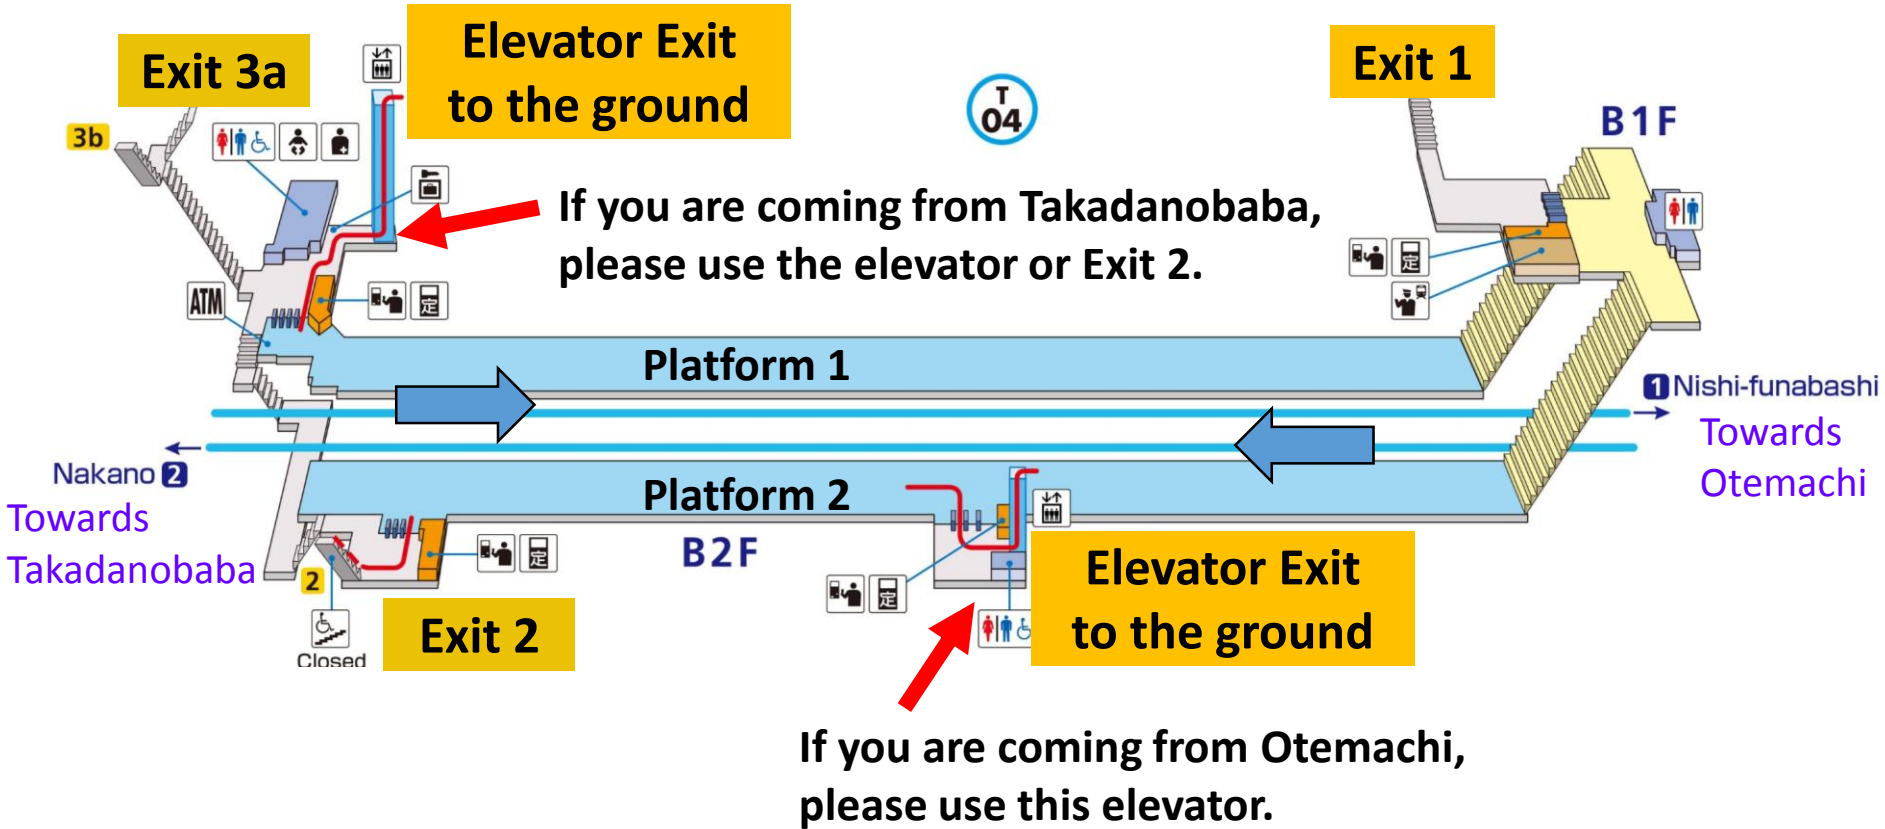

● Waseda Station, Tozai line (T04)

Get on here (if coming from Tokyo Station of JR)

Get on here (if coming from Haneda Airport Terminal 1 or 2, by Keikyu Line)

Get off here

Figure modified from the following website:

https://upload.wikimedia.org/wikipedia/commons/1/1c/Tozai_LineMap.png

● Waseda Station, Tozai line (T04)

● Map from Waseda station to the venue

● Entrance of the venue

From Exit 1 or Elevator Exit

From Exit 2

Figure modified from the following website:
<https://maps.app.goo.gl/HbvYDo3PYkSiEeT8>